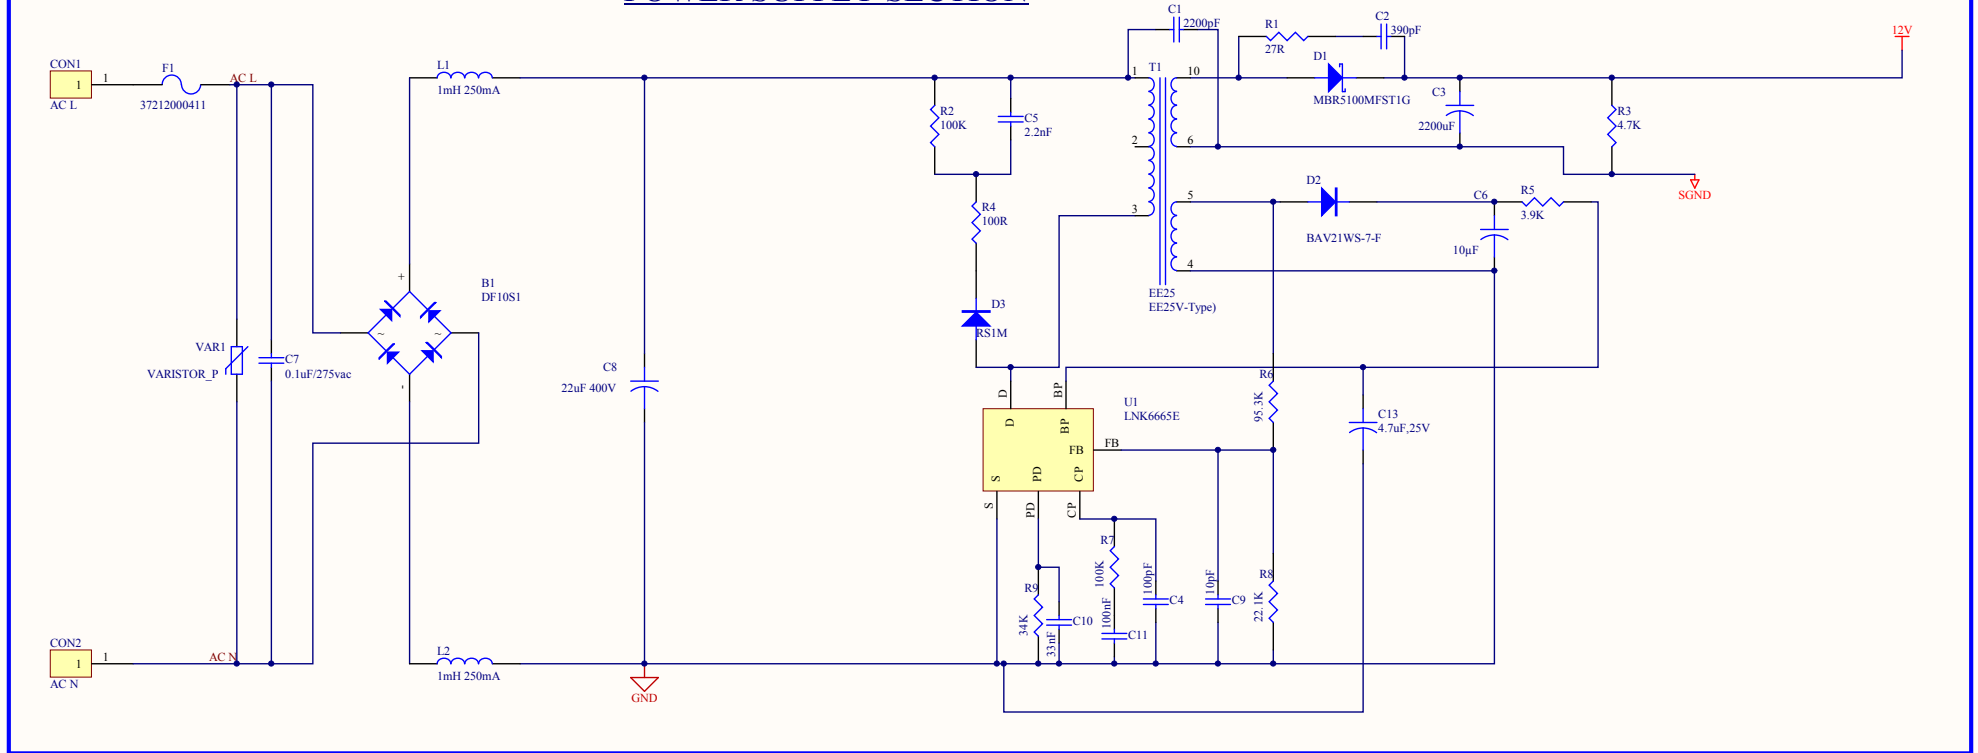

POWER SUPPLY SECTION

Cannot open file C:\Users\Public\Docu

Title ANV_ERNE_11_18_PB		
Size: B	Number: ANV_ERNE	Revision: V102
Date: 9/21/2018	Time: 9:55:41 AM	Sheet 2 of 4
File: D:\refrigerator thailand\Products\AIR_COOLER ANV\PCB\DESIGN\PB_FINAL\ANV_ERNE_11_18_PB_03_09_18 - Copy\Sheet		